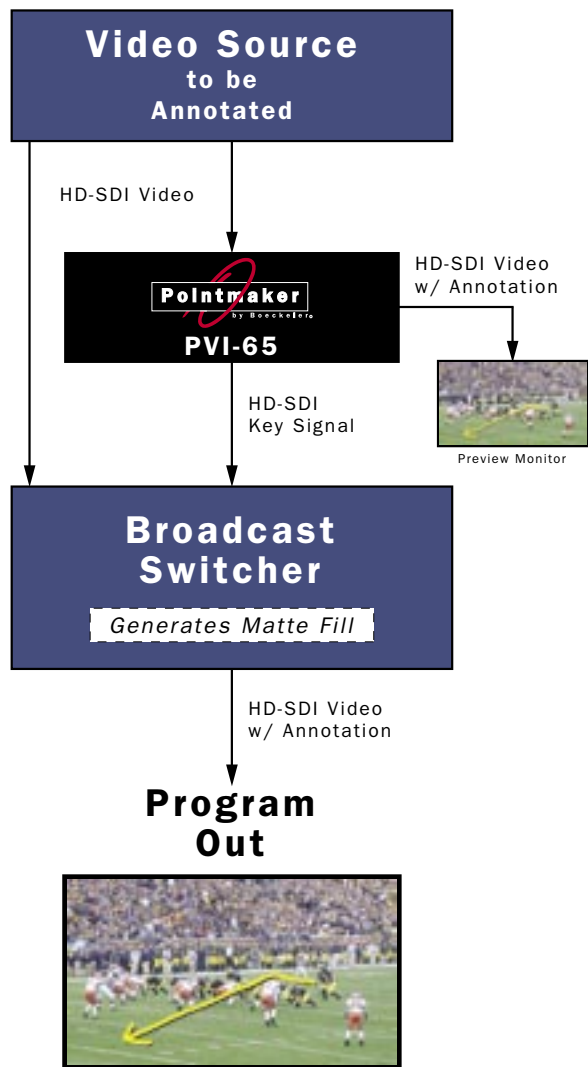

Video Flow Diagram Using Pointmaker to Generate Matte Fill for Annotation

Using router allows annotation on many sources.

Video Flow Diagram Using Pointmaker to Generate Matte Fill for Annotation

This system is dedicated to one source.

Video Flow Diagram Using Switcher to Generate Matte Fill for Annotation

This system uses House Reference.

www.pointmaker.com

Boeckeler Instruments, Inc. • 4650 South Butterfield Drive • Tucson, AZ • 85714 • U.S.A.

All other trademarks are the property of their respective owners. All specifications subject to change without notice.

draw on HD-SDI.indd/RE

Video Flow Diagram Using Broadcast Switcher to Generate Matte Fill for Annotation

Using video input allows for Preview output.

Choices for HD/SD-SDI OUT 2 (OUT 1 is Preview Only)

Draw On

Once, only football analysts drew on video. Now, this technology has expanded into many broadcast applications, and is compatible with most production budgets. The Pointmaker PVI-65 video marker draws on most HD-SDI signals up to 1080i, 720p.