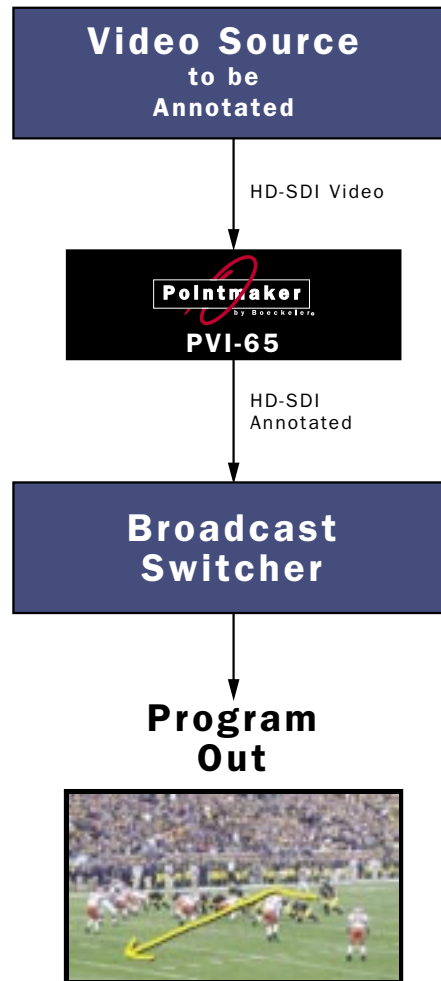

Video Flow Diagram Using Pointmaker to Generate Matte Fill for Annotation

Using router allows annotation on many sources.

Video Flow Diagram Using Pointmaker to Generate Matte Fill for Annotation

This system is dedicated to one source.

Video Flow Diagram Using Switcher to Generate Matte Fill for Annotation

This system uses House Reference.

www.pointmaker.com

Boeckeler Instruments, Inc. • 4650 South Butterfield Drive • Tucson, AZ • 85714 • U.S.A.

Using video input allows for Preview output.

Choices for HD/SD-SDI OUT 2 (OUT 1 is Preview Only)

Draw On

Once, only football analysts drew on video. Now, this technology has expanded into many broadcast applications, and is compatible with most production budgets. The Pointmaker PVI-65 video marker draws on most HD-SDI signals up to 1080i, 720p.