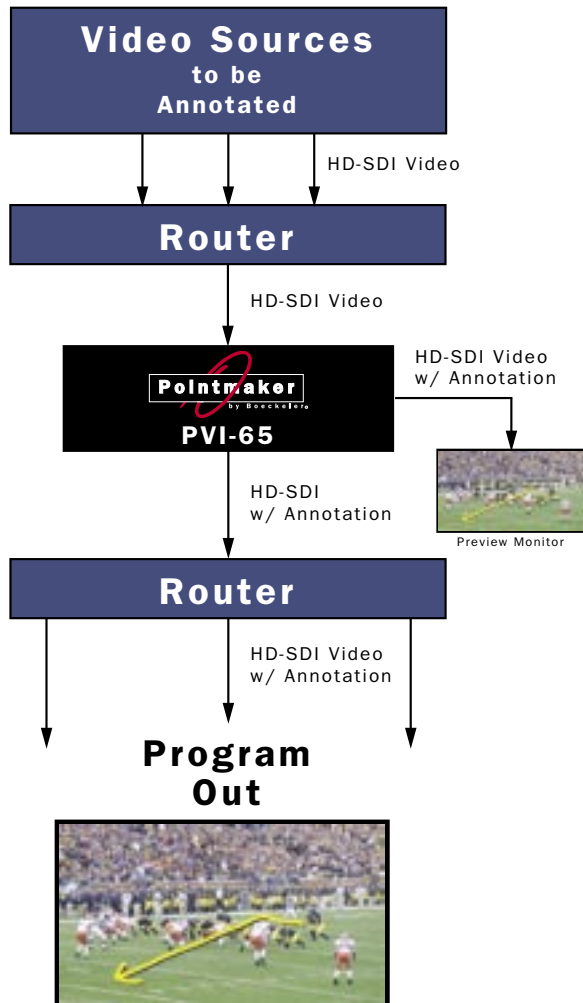

Video Flow Diagram Using Pointmaker to Generate Matte Fill for Annotation

Using router allows annotation on many sources.

Video Flow Diagram Using Pointmaker to Generate Matte Fill for Annotation

This system is dedicated to one source.

Video Flow Diagram Using Switcher to Generate Matte Fill for Annotation

This system uses House Reference.

www.pointmaker.com

Boeckeler Instruments, Inc. • 4650 South Butterfield Drive • Tucson, AZ • 85714 • U.S.A.

All other trademarks are the property of their respective owners. All specifications subject to change without notice.

draw on HD-SDI.indd/RE

Video Flow Diagram Using Broadcast Switcher to Generate Matte Fill for Annotation

Using video input allows for Preview output.

Choices for HD/SD-SDI OUT 2 (OUT 1 is Preview Only)

Draw On

Once, only football analysts drew on video. Now, this technology has expanded into many broadcast applications, and is compatible with most production budgets. The Pointmaker PVI-65 video marker draws on most HD-SDI signals up to 1080i, 720p.