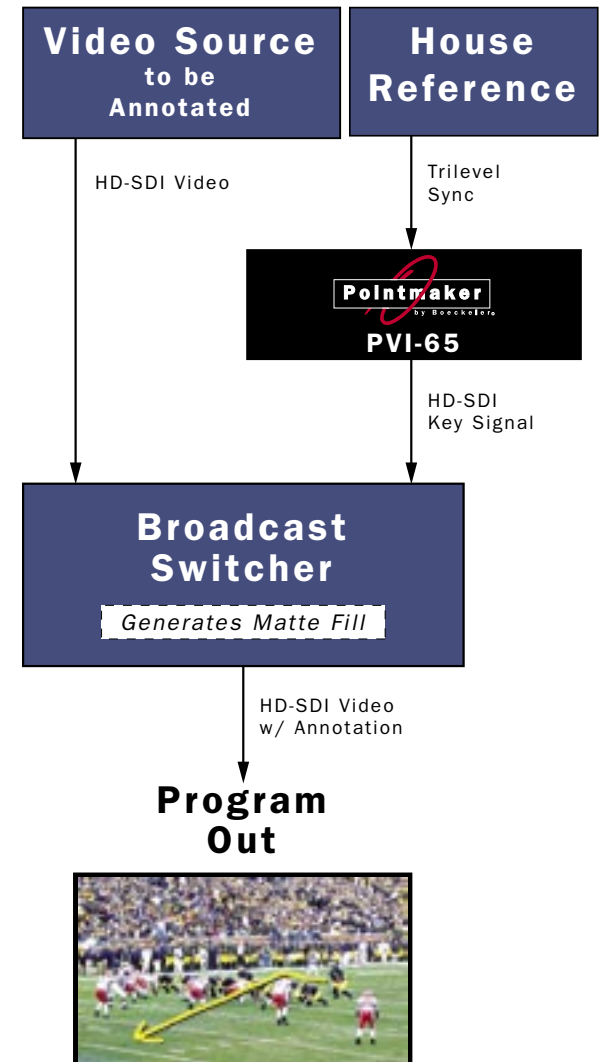

Video Flow Diagram Using Pointmaker to Generate Matte Fill for Annotation

Using router allows annotation on many sources.

Video Flow Diagram Using Pointmaker to Generate Matte Fill for Annotation

This system is dedicated to one source.

Video Flow Diagram Using Switcher to Generate Matte Fill for Annotation

This system uses House Reference.

www.pointmaker.com

Boeckeler Instruments, Inc. • 4650 South Butterfield Drive • Tucson, AZ • 85714 • U.S.A.

All other trademarks are the property of their respective owners. All specifications subject to change without notice.

draw on HD-SDI.indd/RE

Video Flow Diagram Using Broadcast Switcher to Generate Matte Fill for Annotation

Using video input allows for Preview output.

Choices for HD/SD-SDI OUT 2 (OUT 1 is Preview Only)

Draw On

Once, only football analysts drew on video. Now, this technology has expanded into many broadcast applications, and is compatible with most production budgets. The Pointmaker PVI-65 video marker draws on most HD-SDI signals up to 1080i, 720p.